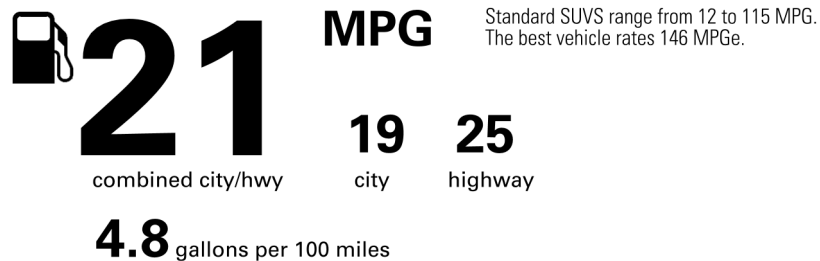

- MECHANICAL & PERFORMANCE**  
 - i-FORCE 2.4L 4cyl Turbocharged Engine  
 - 8-Spd Automatic Transmission  
 - Part-Time 4WD System  
 - Tow Hitch Receiver w/7 & 4-Pin Connector
- SAFETY & CONVENIENCE**  
 - Toyota Safety Sense 3.0 w/Pre-Collision  
 - Connected Services Capable. 4G network dependent. See Toyota.com for details.  
 - Blind Spot Monitor (BSM) w/  
 - Rear Cross-Traffic Alert (RCTA)  
 - Smart Key System

**Fuel Economy**

**You spend \$3,250**  
 more in fuel costs over 5 years compared to the average new vehicle.

**Annual fuel cost**

**\$2,350**

**Fuel Economy & Greenhouse Gas Rating (tailpipe only) Smog Rating (tailpipe only)**